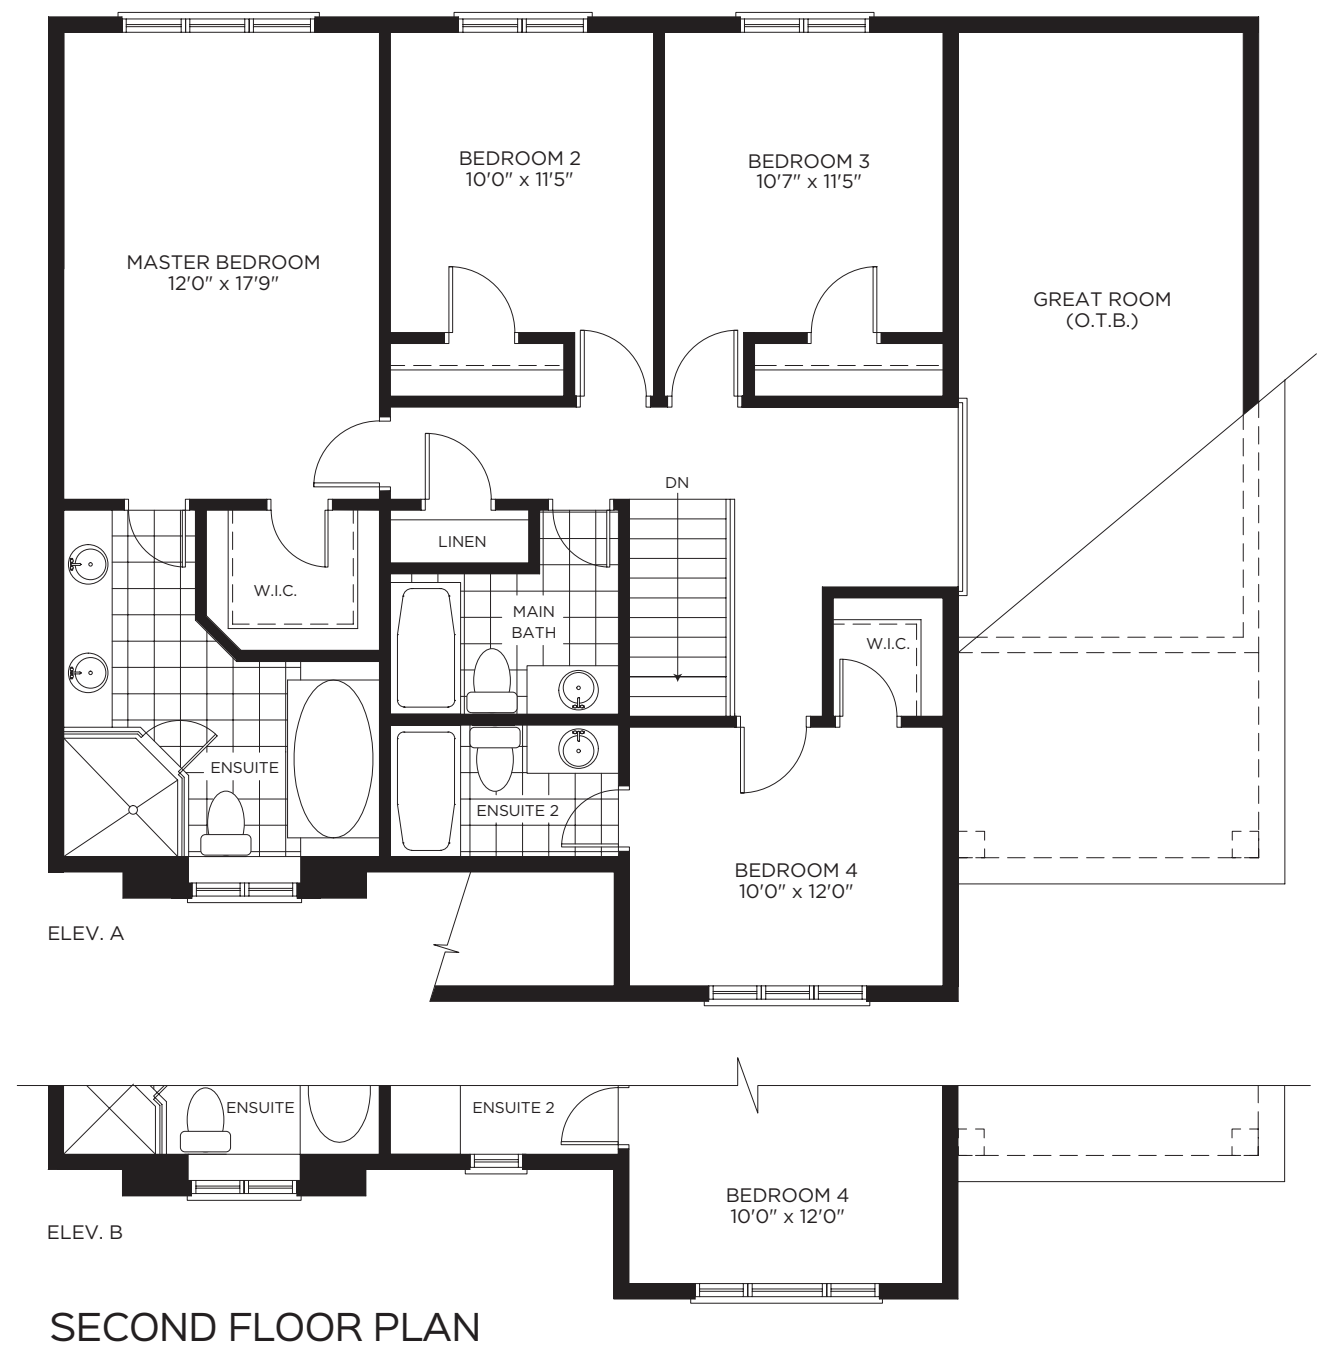

THE BIRCHWOOD

2,351 SQ.FT. - TWO STOREY

Specifications are subject to change without notice. Actual usable space may vary from stated floor area. All room dimensions shown are approximate. All renderings are artist's concept. E. & O. E.

ELEVATION B

2,351 SQ.FT. - TWO STOREY

THE BIRCHWOOD

THE BIRCHWOOD

2,351 SQ.FT. - TWO STOREY

ELEVATION A