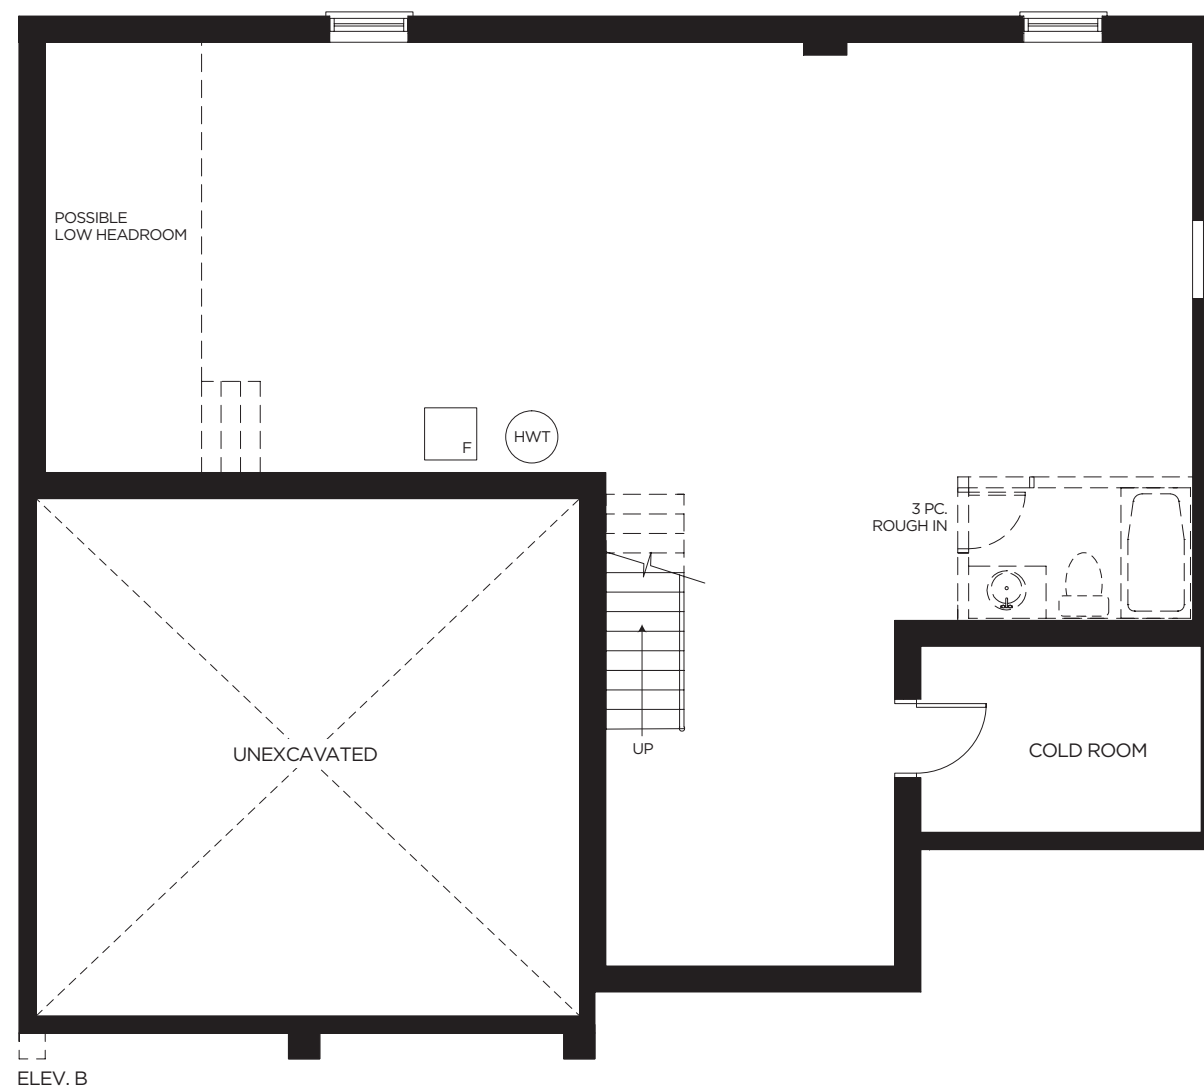

THE BIRCHWOOD

2,351 SQ.FT. - TWO STOREY

Specifications are subject to change without notice. Actual usable space may vary from stated floor area. All room dimensions shown are approximate. All renderings are artist's concept. E. & O. E.

ELEVATION B

2,351 SQ.FT. - TWO STOREY

THE BIRCHWOOD

THE BIRCHWOOD

2,351 SQ.FT. - TWO STOREY

ELEVATION A