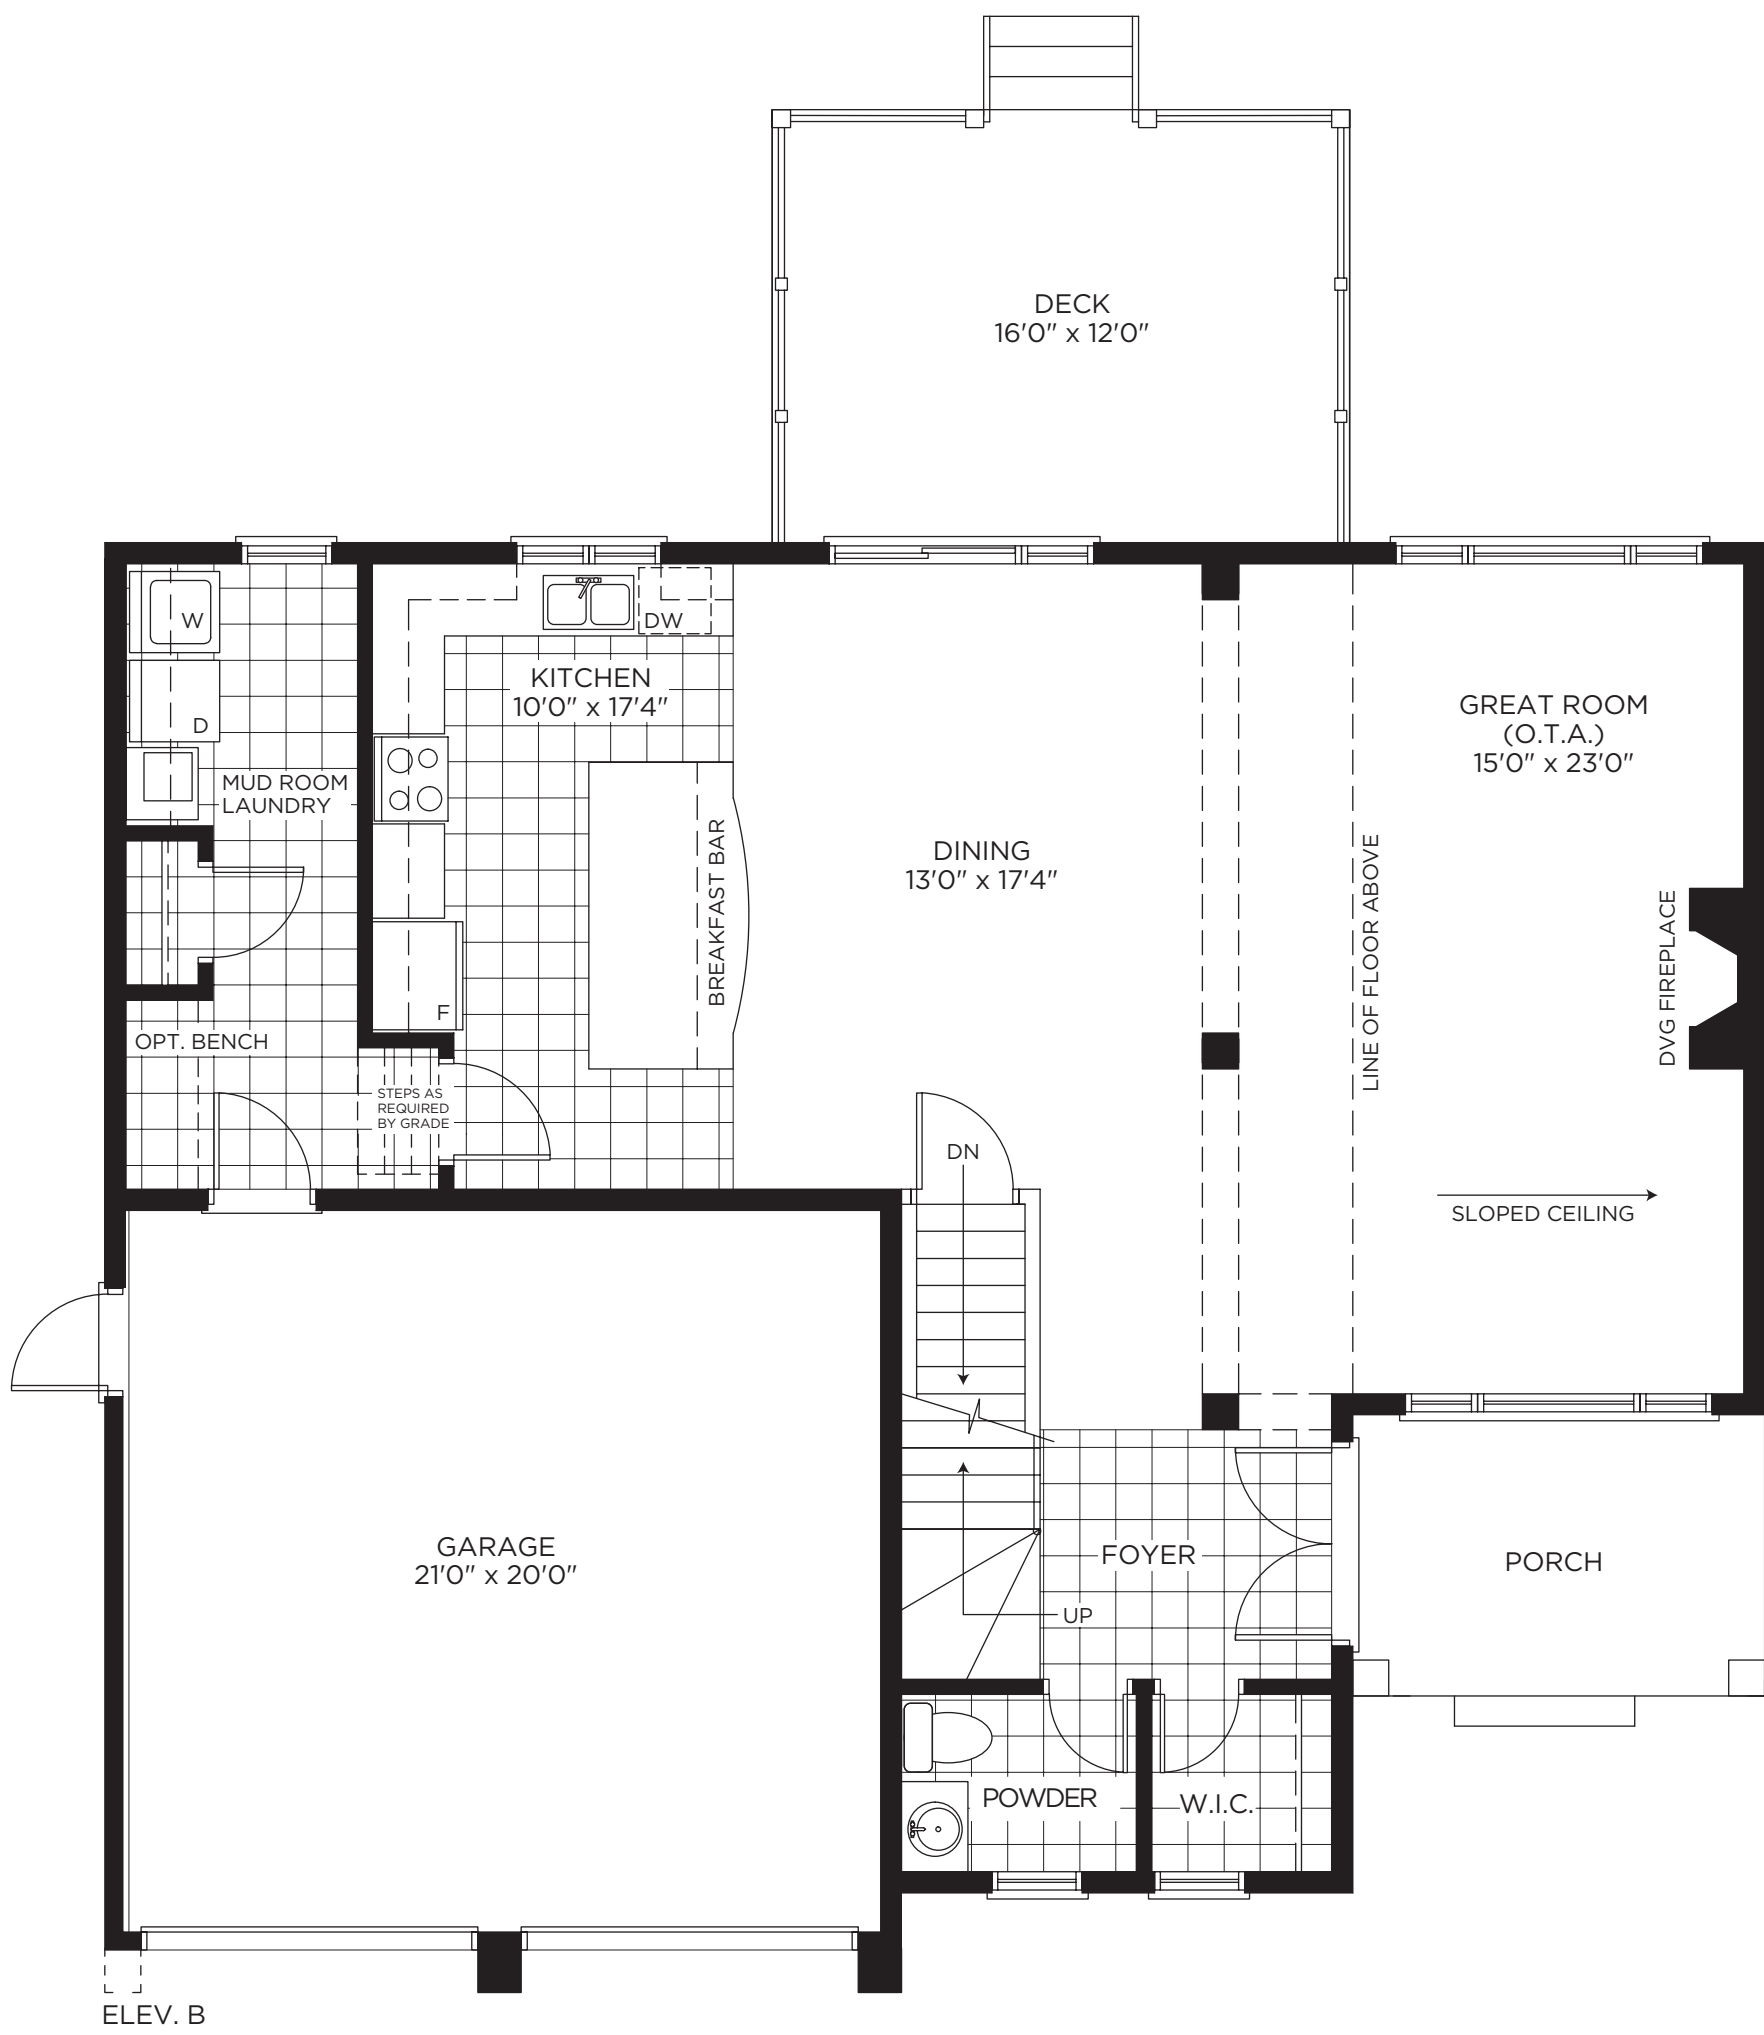

THE BIRCHWOOD

2,351 SQ.FT. - TWO STOREY

Specifications are subject to change without notice. Actual usable space may vary from stated floor area. All room dimensions shown are approximate. All renderings are artist's concept. E. & O. E.

ELEVATION B

2,351 SQ.FT. - TWO STOREY

THE BIRCHWOOD

THE BIRCHWOOD

2,351 SQ.FT. - TWO STOREY

ELEVATION A