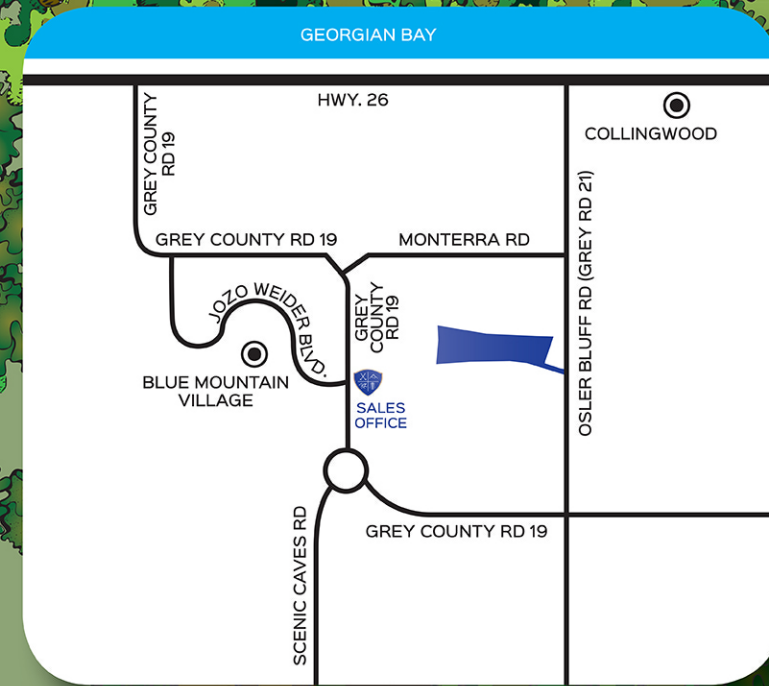

MONTERRA GOLF COURSE

OPEN SPACE

STREET A

MONTERRA GOLF COURSE

TO VILLAGE

OSLER BLUFF ROAD (GREY RD 21)

CRESTVIEW ESTATES
AT BLUE MOUNTAIN