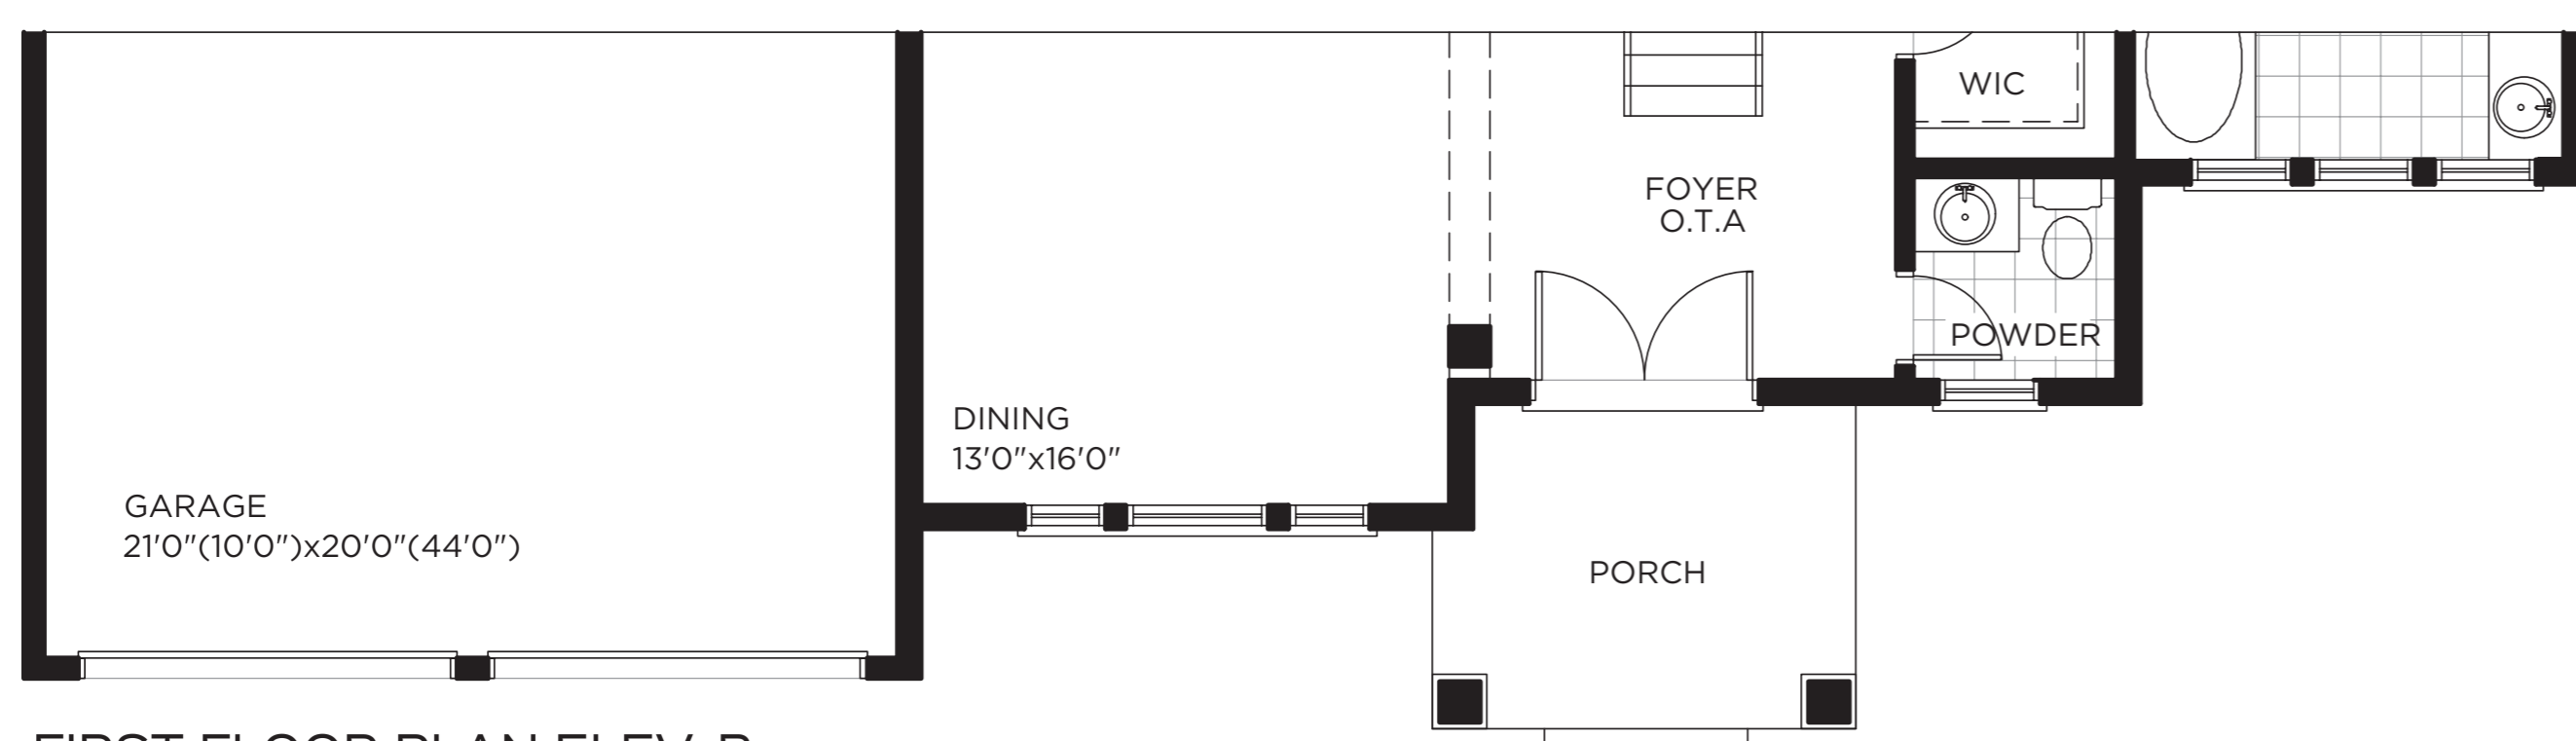

80FT. COLLECTION  
**THE RICHMOND**

2,908 SQ.FT. - BUNGALOW LOFT

ELEVATION A

ELEVATION B

FIRST FLOOR PLAN ELEV. A

FIRST FLOOR PLAN ELEV. B

SECOND FLOOR PLAN ELEV. A

SECOND FLOOR PLAN ELEV. B

BASEMENT PLAN ELEV. A

BASEMENT PLAN ELEV. B