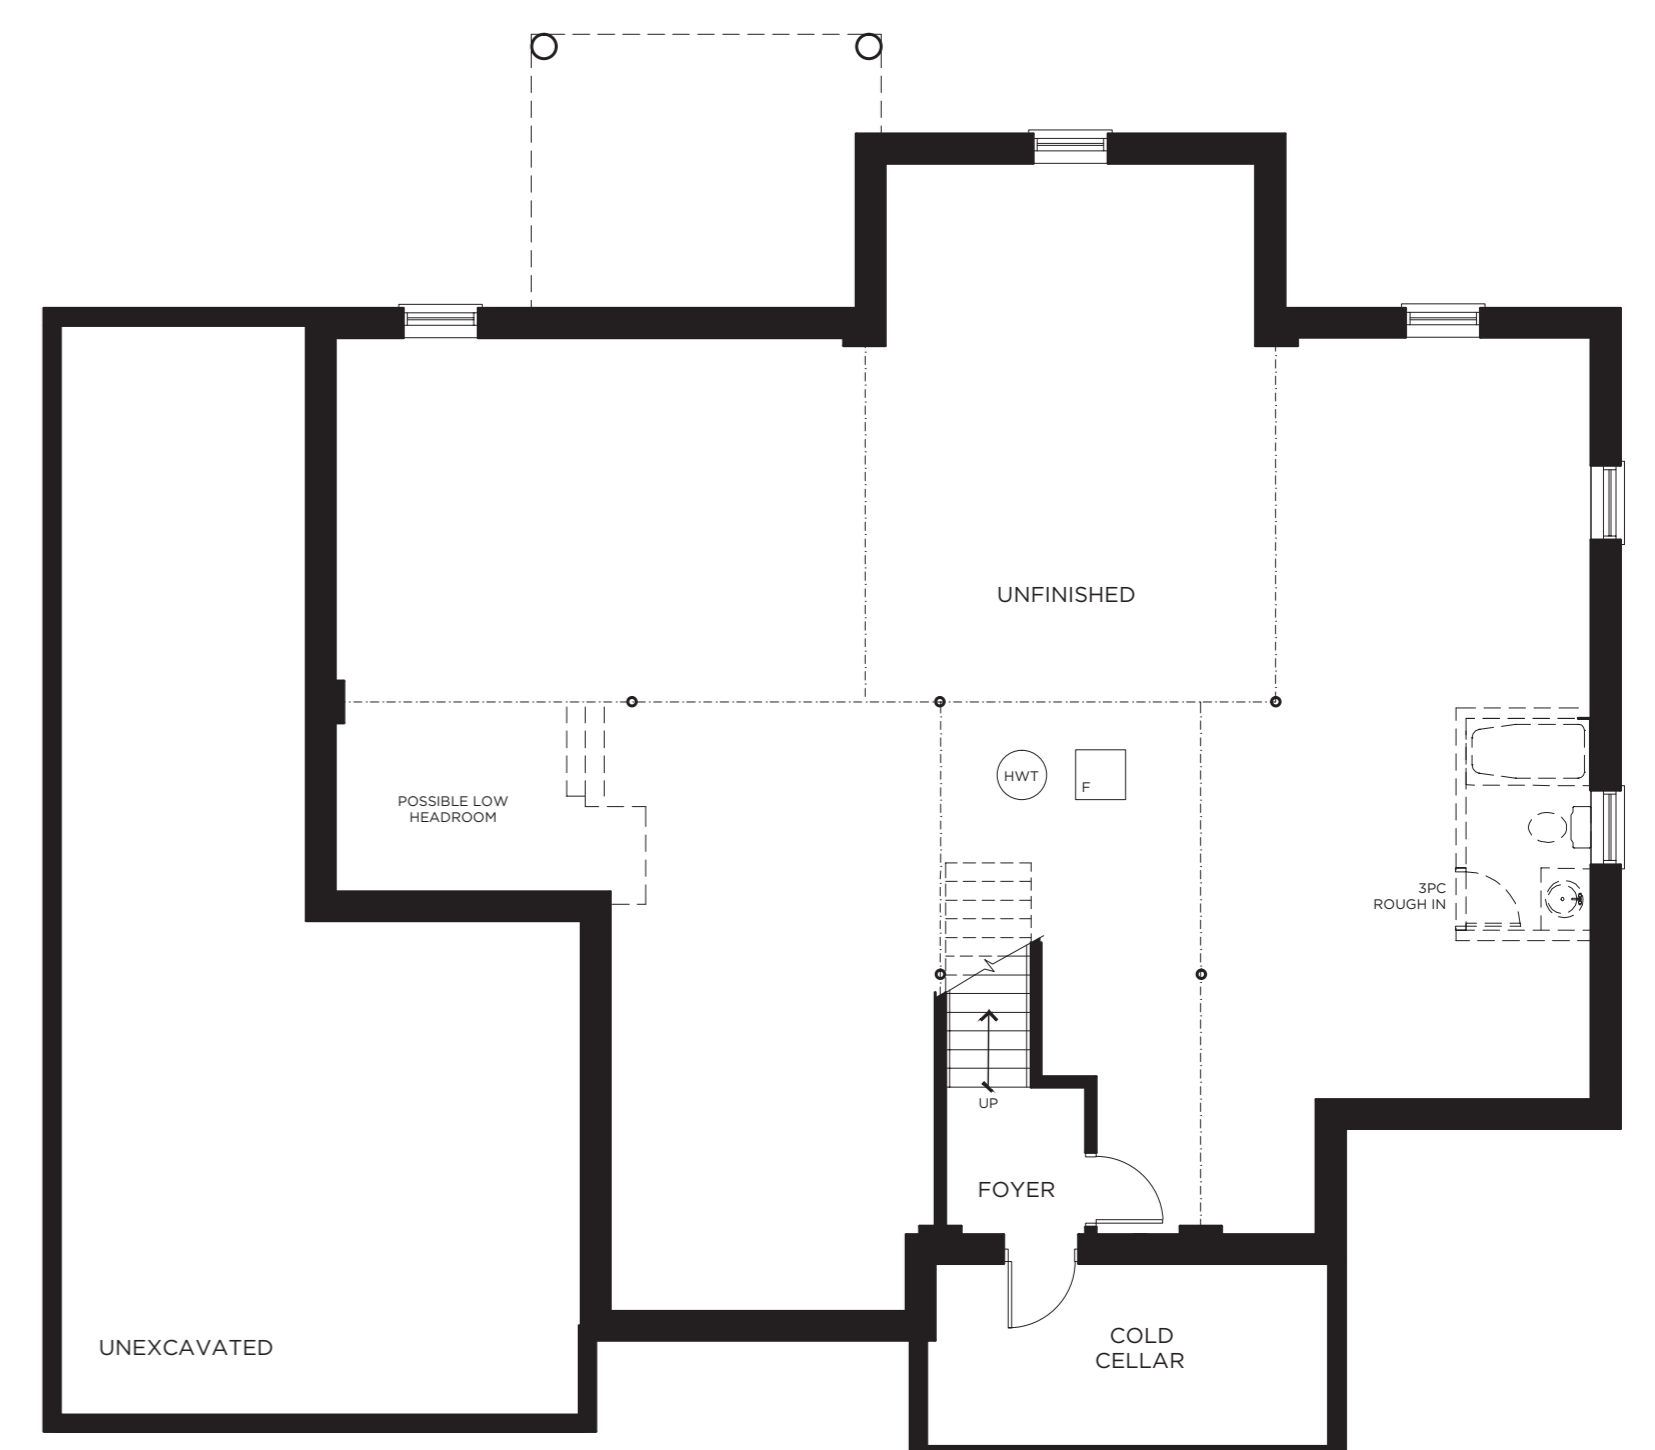

80FT. COLLECTION  
**THE RICHMOND**

2,908 SQ.FT. - BUNGALOW LOFT

ELEVATION A

ELEVATION B

FIRST FLOOR PLAN ELEV. A

FIRST FLOOR PLAN ELEV. B

SECOND FLOOR PLAN ELEV. A

SECOND FLOOR PLAN ELEV. B

BASEMENT PLAN ELEV. A

BASEMENT PLAN ELEV. B